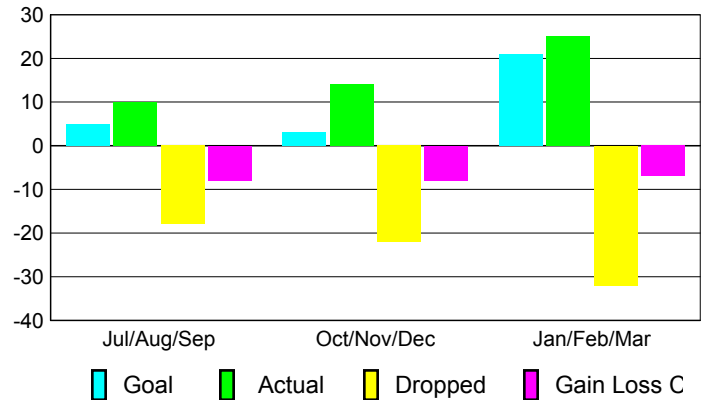

Membership Results 2009-2010

Goal, New, Dropped, Gain/Loss

Comparison of Membership Gain/Loss

Current Year Compared to the Previous Year